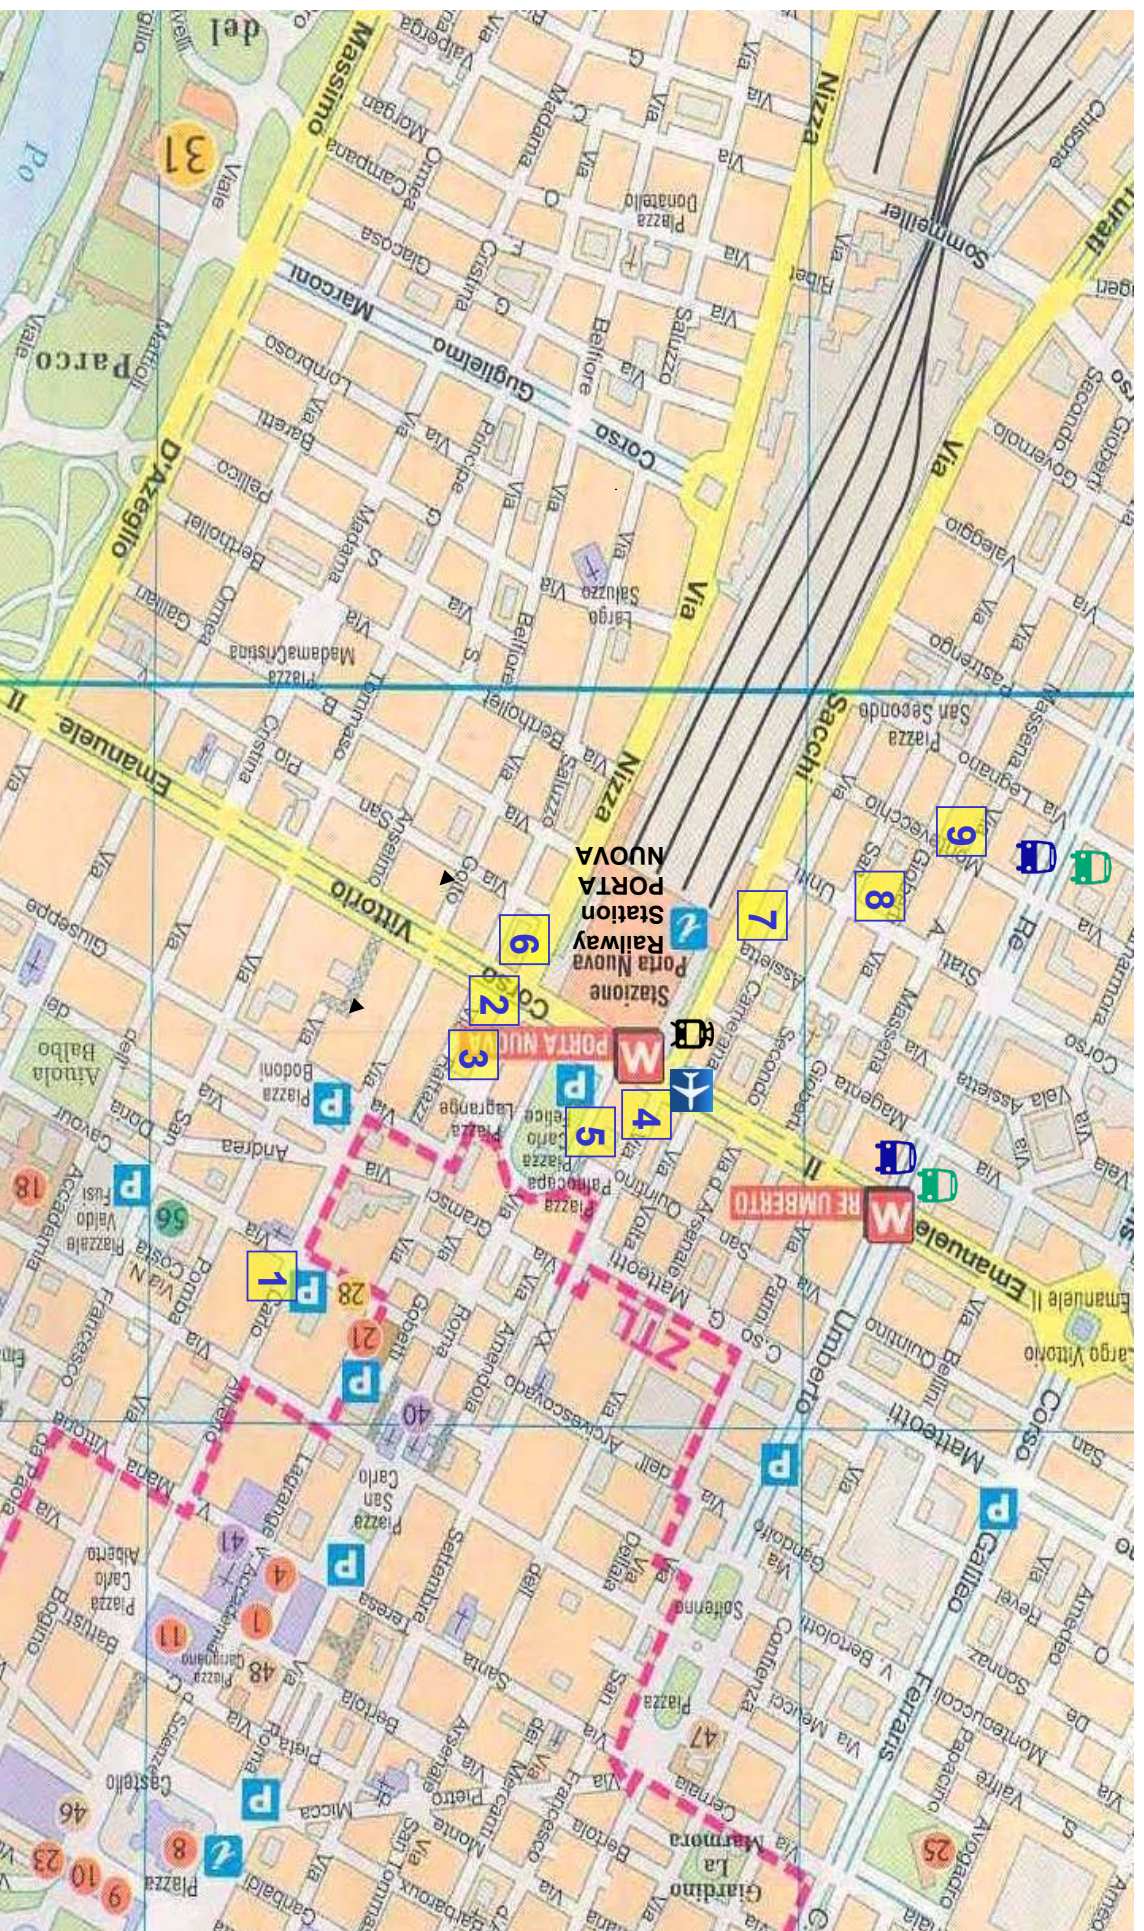

### Nearby INRiM

## HOTELS

- 1) Grand Hotel Sitea
- 2) Starhotel Majestic
- 3) Hotel Concord
- 4) Hotel Ibis Styles
- 5) Hotel Roma e Rocca Cavour
- 6) Best Western Hotel Genio
- 7) Best Western Hotel Genova
- 8) Best Western Hotel Luxor
- 9) Hotel Montevecchio